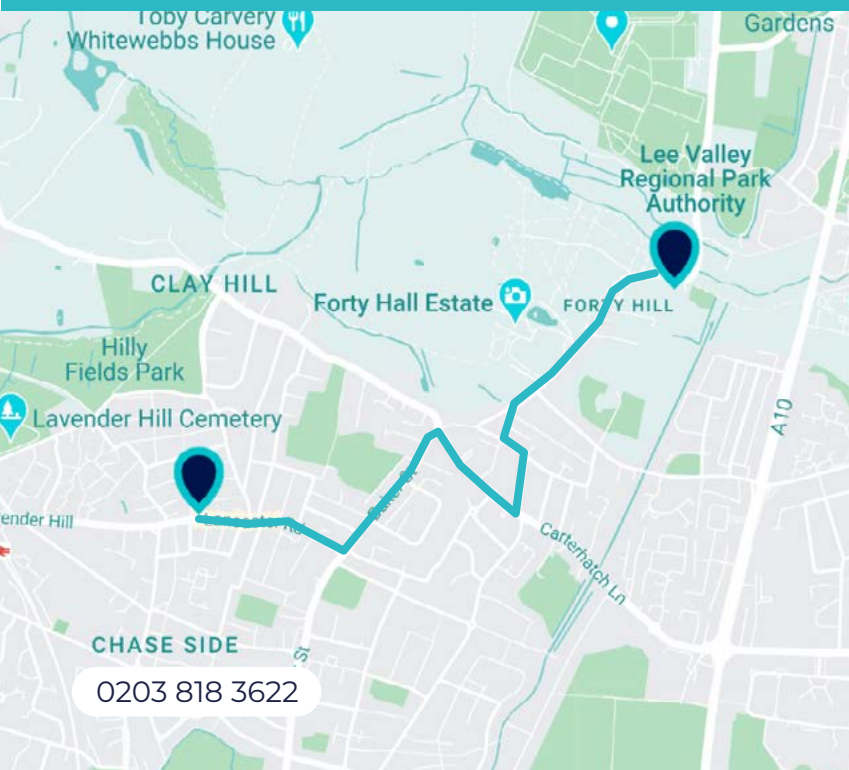

Book an appointment with a uniform specialist through our website.

CLEARPAY: PAY IN 4 INSTALLMENTS

Find your Uniform at our **Enfield Branch**

**155-157 Lancaster Road
Enfield
EN2 0JN**

Our Enfield store is 1.6 miles (a 5-minute drive) from your school. There is free off-road parking available. The closest bus stop is Browning Road (EN2) and you can get the W8 or 191 bus to the shop.